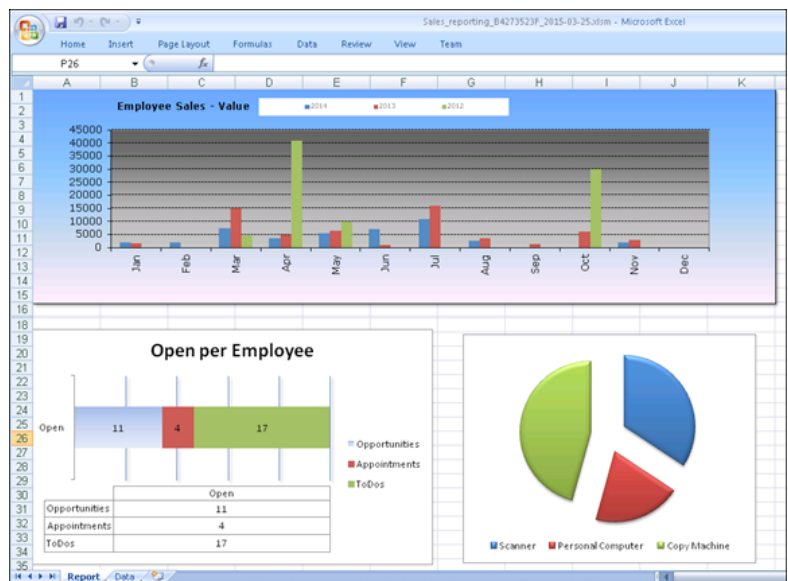

EXCEL CDX

Real-time and dynamic Overview of Current and Historical Data

DATA SHEET

EXCEL CDX - THE CONCEPT

- Summarize data collectively and dynamically in graphical form.
- Export data for other business purposes.

YOUR ADVANTAGES

- View summarized data in a colorful, graphical form for a quick overview.
- Charting is dynamic. Therefore, 'is' conditions or 'what-if' scenarios can be calculated.
- Export the data for reporting, presentation or other business purposes.

Summarize data in graphical form for quick overview in Saratoga Thin Client.

Export the data for other business uses.

About Aptean: Aptean helps businesses profit, innovate and grow where the work gets done—in the call center, on the floor of the factory, at the end of the assembly line. That’s where Aptean’s CRM, ERP and Supply Chain software applications enable nearly 5,000 customers to satisfy their customers, operate more efficiently and stay at the forefront of their industry.