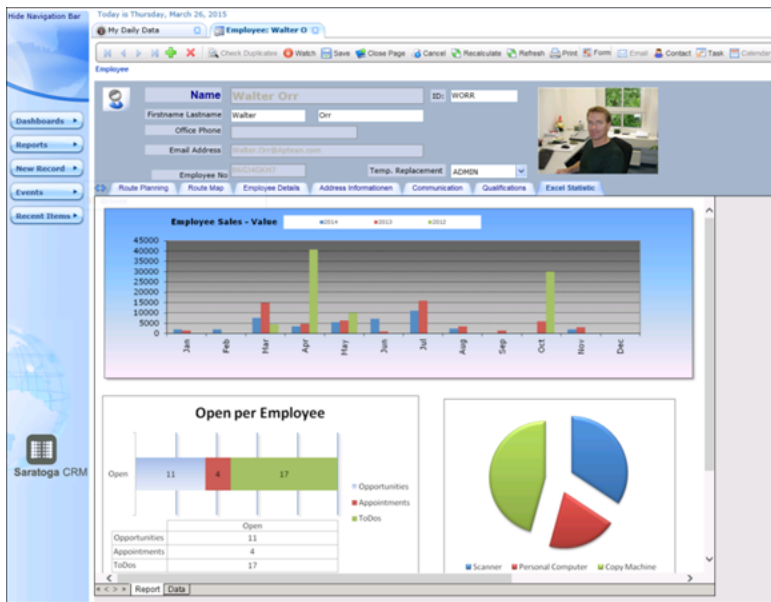

EXCEL CDX

Real-time and dynamic Overview of Current and Historical Data

DATA SHEET

EXCEL CDX - THE CONCEPT

- Summarize data collectively and dynamically in graphical form.
- Export data for other business purposes.

YOUR ADVANTAGES

- View summarized data in a colorful, graphical form for a quick overview.
- Charting is dynamic. Therefore, 'is' conditions or 'what-if' scenarios can be calculated.
- Export the data for reporting, presentation or other business purposes.

Summarize data in graphical form for quick overview in Saratoga Thin Client.

Export the data for other business uses.

About Aptean: Aptean helps businesses profit, innovate and grow where the work gets done—in the call center, on the floor of the factory, at the end of the assembly line. That’s where Aptean’s CRM, ERP and Supply Chain software applications enable nearly 5,000 customers to satisfy their customers, operate more efficiently and stay at the forefront of their industry.